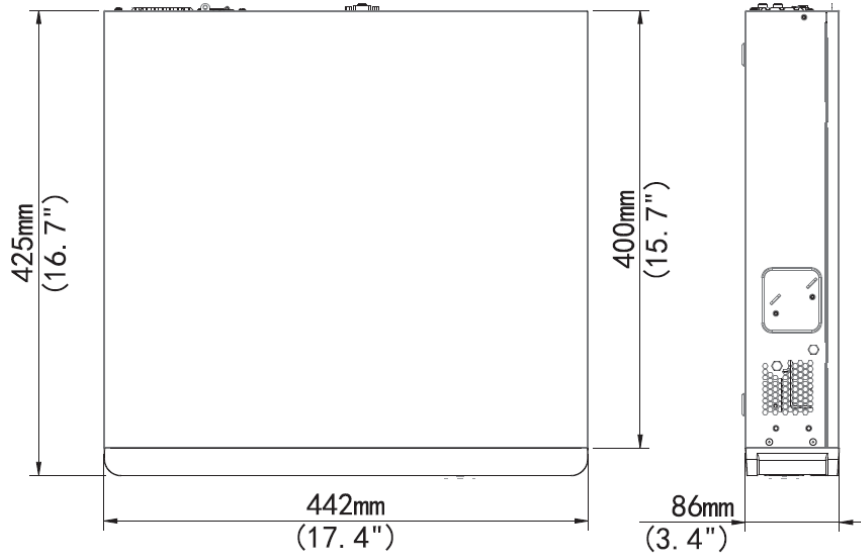

## PoE

Interface	16 Independent 100 Mbps PoE network interfaces
Supported Standard	IEEE 802.3 at

Dimensions	86mm × 442mm × 425mm ( 3.4" × 17.4" × 16.7" )
Weight(without HDD)	≤5.24 Kg ( 11.55 lb )

## Dimensions