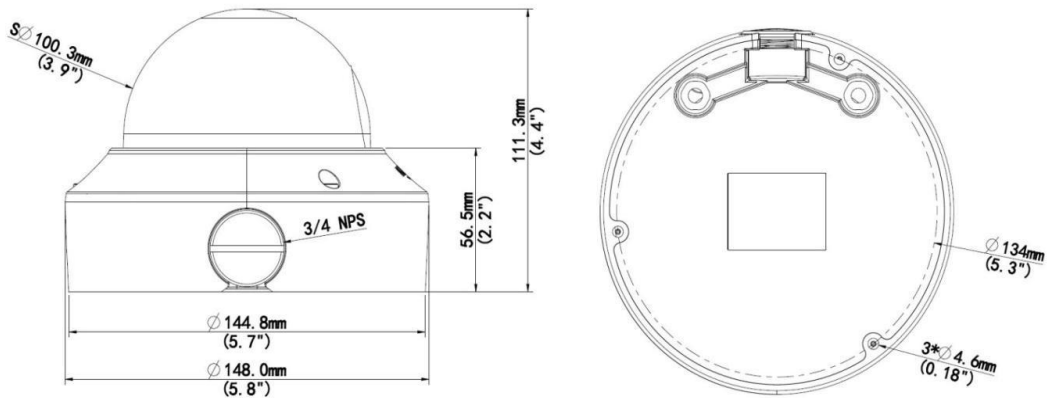

Power Output	DC12V Power Output With PoE
General	
Power	12 V DC, or PoE (IEEE802.3 af)
	4.5W, Max. 8.7W
Dimensions (Ø x H)	Φ148 x 111.3 mm (Ø5.8" x 4.4")
Weight	0.75 kg (1.7 lb)
Working Environment	-40°C ~ +60°C (-40°F ~ 140°F), Humidity ≤ 90% RH(non-condensing)
Vandal Resistant	IK10
Ingress Protection	IP66

Dimensions

Accessories

Installation mode	Accessories	Description
Ceiling mount	Mounting pedestal is included in the product package	For indoor ceiling installation