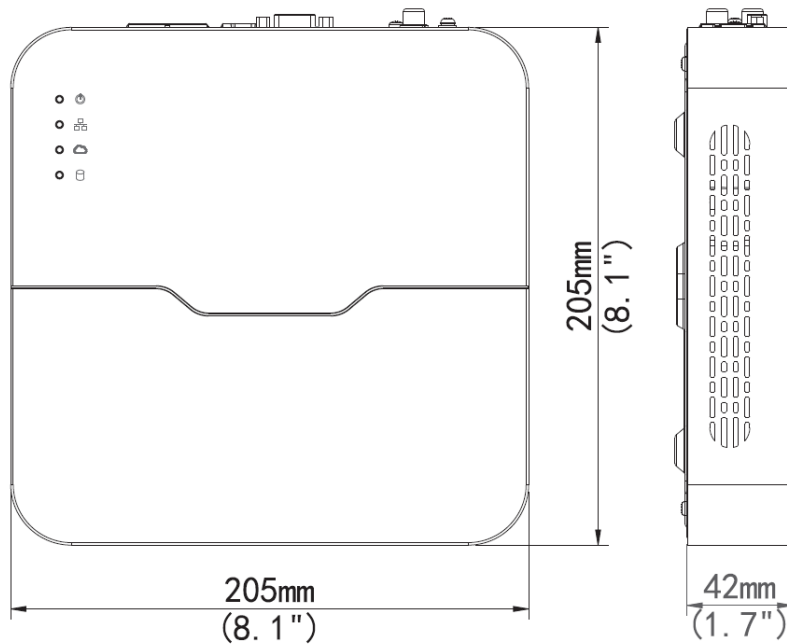

## General

Power Supply	48V DC
Consumption(without HDD and PoE)	≤8 W
Working Temperature	-10°C ~ +55°C ( +14°F ~ +131°F )
Dimensions (Ø x H)	10% ~ 90%
Weight	205 × 205 × 42mm ( 8.1" × 8.1" × 1.7" )
Working Environment	≤0.58 Kg ( 1.27 lb )

# Dimensions