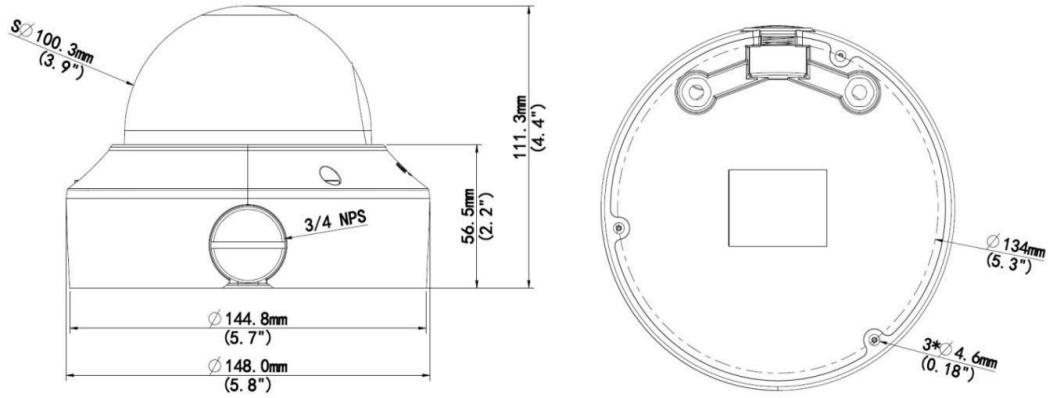

Vandal Resistant	IK10
Ingress Protection	IP66

Dimensions

Accessories

Installation mode	Accessories	Description
Ceiling mount	Mounting pedestal is included in the product package	For indoor ceiling installation