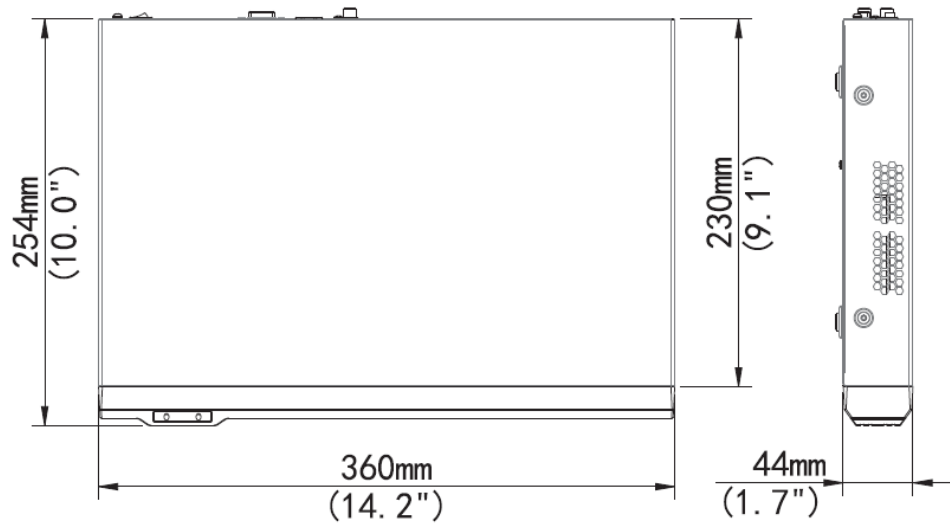

Decoding

Compression	H.264
Live view/Playback	4MP/3MP/1080p/960p/720p/D1/2CIF/CIF
Capability	2 x 4MP @20, 4 x 1080p@30

Hard Disk

SATA	1 SATA interface
Capacity	Up to 6TB for each disk

External Interface

Network Interface	1 RJ-45 10M/100M/1000M self-adaptive Ethernet Interface
Network Function	HTTP, TCP/IP, IPv4, UPnP, RTSP, UDP, SMTP, NTP, DHCP, DNS, IP Filter, PPPoE, DDNS, FTP, IP Server, P2P
USB Interface	Rear Panel: 1 x USB 2.0, 1 x USB 3.0

PoE

Interface	4 Independent 100 Mbps PoE network interfaces
Supported Standard	IEEE 802.3 at

General

Power Supply	48V DC
Consumption(without HDD and PoE)	≤8 W
Working Temperature	-10°C ~ +55°C (+14°F ~ +131°F)
Dimensions (Ø x H)	10% ~ 90%
Weight	44 × 360 × 254mm (1.7" × 14.2" × 10.0")
Working Environment	≤1.42 Kg (3.13 lb)

Dimensions

Rear Panel