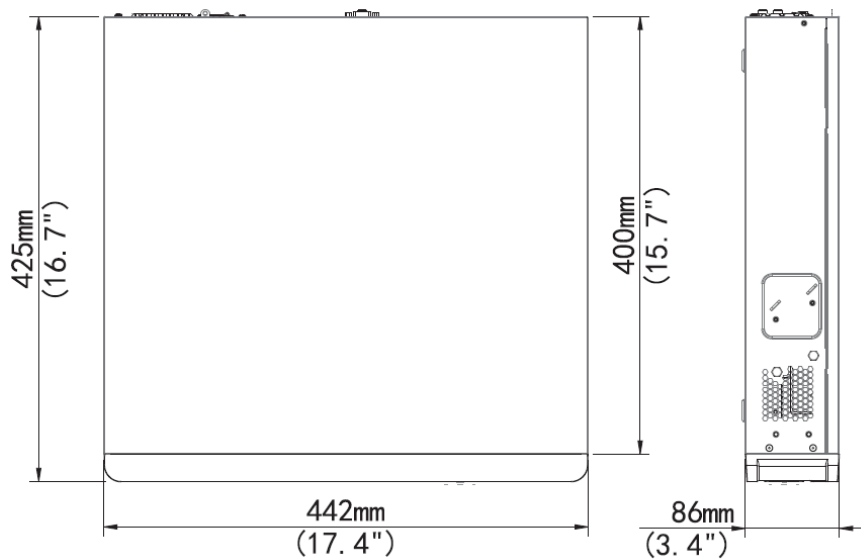

PoE

Interface	16 Independent 100 Mbps PoE network interfaces
Supported Standard	IEEE 802.3 at

General

Power Supply	100 ~ 240 VAC
--------------	---------------

Consumption(without HDD and PoE)	≤20 W
PoE	Max 30W for single port Max 200W in Total (12.5W for each)
Working Temperature	-10°C ~ + 55°C (+14°F ~ +131°F)
Working Humidity	10% ~ 90%
Dimensions	86mm × 442mm × 425mm (3.4" × 17.4" × 16.7")
Weight(without HDD)	≤5.24 Kg (11.55 lb)

Dimensions

Rear Panel