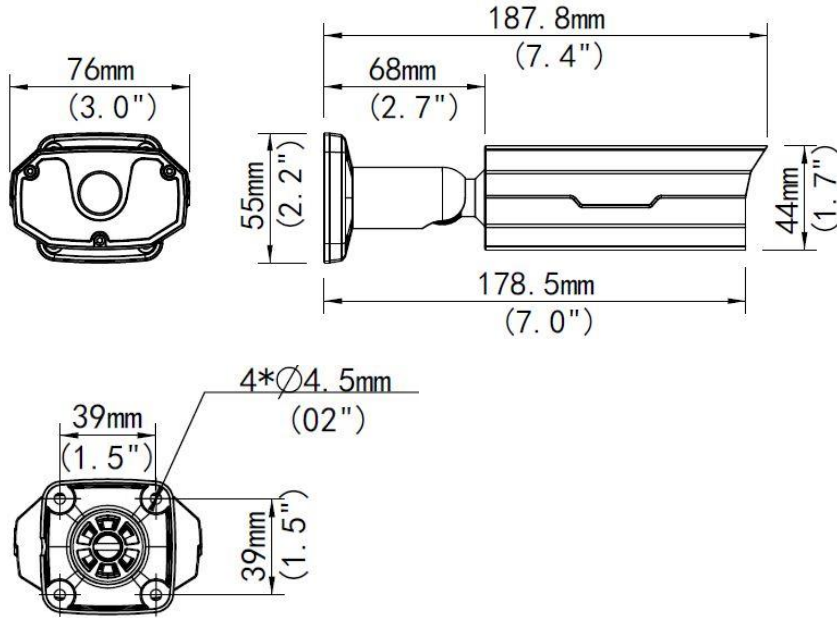

## General

Power	12 V DC or PoE (IEEE802.3 af)
	Power consumption: 3.5 W (7.5W with IR on)
Dimensions (L × W × H)	187.8 × 76 × 44 mm (7.4" × 3.0" × 1.7")
Weight	0.58 kg (1.28 lb)
Working Environment	-35°C ~ +60°C (-31°F ~ 140°F), Humidity ≤ 90% RH(non-condensing)
Ingress Protection	IP66

# Dimensions