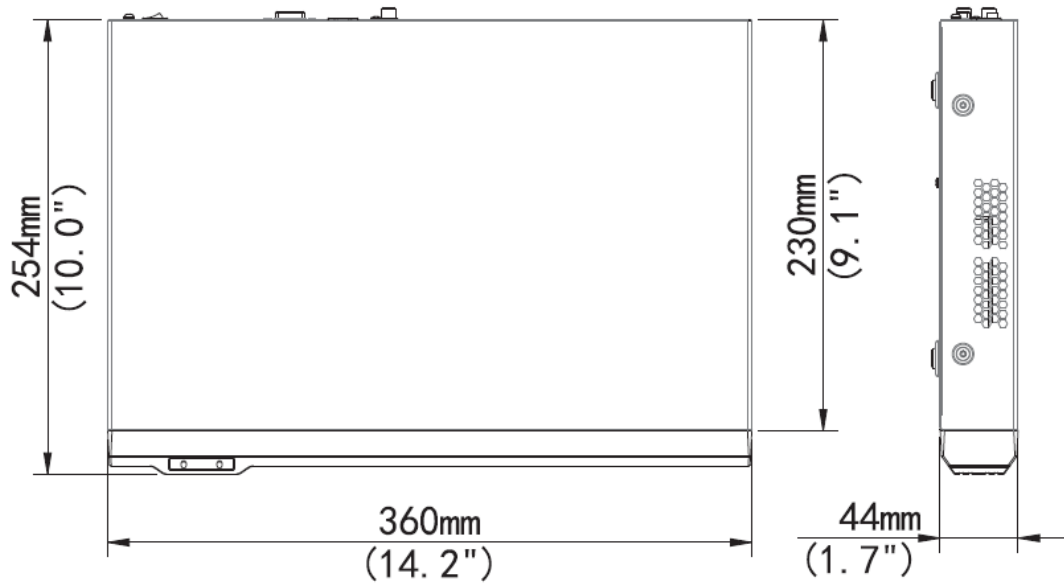

Decoding

Compression	H.264
Live view/Playback	4MP/3MP/1080p/960p/720p/D1/2CIF/CIF
Capability	4 x 4MP @20, 6 x 1080p@25

Hard Disk

SATA	2 SATA interface
Capacity	Up to 6TB for each disk

External Interface

Network Interface	1 RJ-45 10M/100M self-adaptive Ethernet Interface
Network Function	HTTP, TCP/IP, IPv4, UPnP, RTSP, UDP, SMTP, NTP, DHCP, DNS, IP Filter, PPPoE, DDNS, FTP, IP Server, P2P
USB Interface	Rear Panel: 1 x USB 2.0, 1 x USB 3.0

PoE

Interface	8 Independent 100 Mbps PoE network interfaces
Supported Standard	IEEE 802.3 at

General

Power Supply	52V DC
Consumption(without HDD and PoE)	≤8 W
Working Temperature	-10°C ~ +55°C (+14°F ~ +131°F)
Dimensions (Ø x H)	10% ~ 90%
Weight	44 × 360 × 254mm (1.7" × 14.2" × 10.0")
Working Environment	≤1.47 Kg (3.24 lb)

Dimensions

Rear Panel